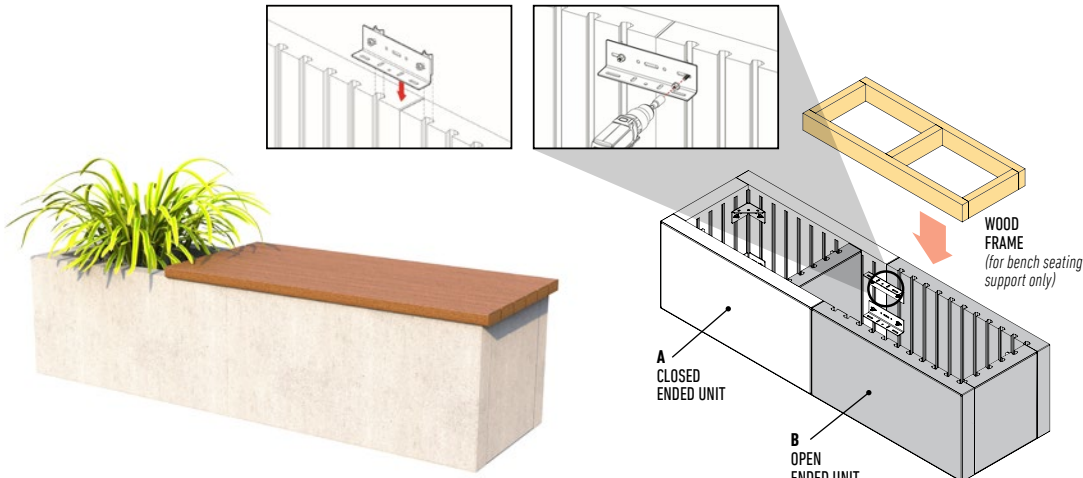

AVAILABLE COLORS

Please contact your local Belgard representative for accurate samples, availability and pricing.

PROJECT IDEAS

Project Guide & Installation Guide available.

ARTFORMS™

MODULAR PANEL SYSTEM

UNMATCHED AESTHETICS
MEETS FUNCTIONALITY

FEATURES & BENEFITS

- Large format high-strength concrete panels
- Clean lines for a contemporary aesthetic
- Mechanically fastened with stainless steel hardware
- Ideal for outdoor living projects of all sizes
- Suitable for rooftop applications
- Efficient installation with minimal waste
- Minimal disruption for property owner
- Easily added to existing projects

SHAPES & SIZES

18 X 36*

3 × 18 × 36

6 X 36*

3 × 6 × 36

INSTALLATION HARDWARE

ANCHOR SLIDE & NUT

JOINING PLATE

OUTER CORNER

INNER CORNER

STRETCHER

*Pallets contain both open and closed ended units

BELGARD® | PAVES THE WAY™

For more info, visit Belgard.com

Oldcastle APG - A CRH Company
400 Perimeter Center Terrace, Ste 1000
Atlanta, GA 30346
(678) 461-2838

© 2020 Oldcastle® APG, Inc. All Rights Reserved. BEL20-382