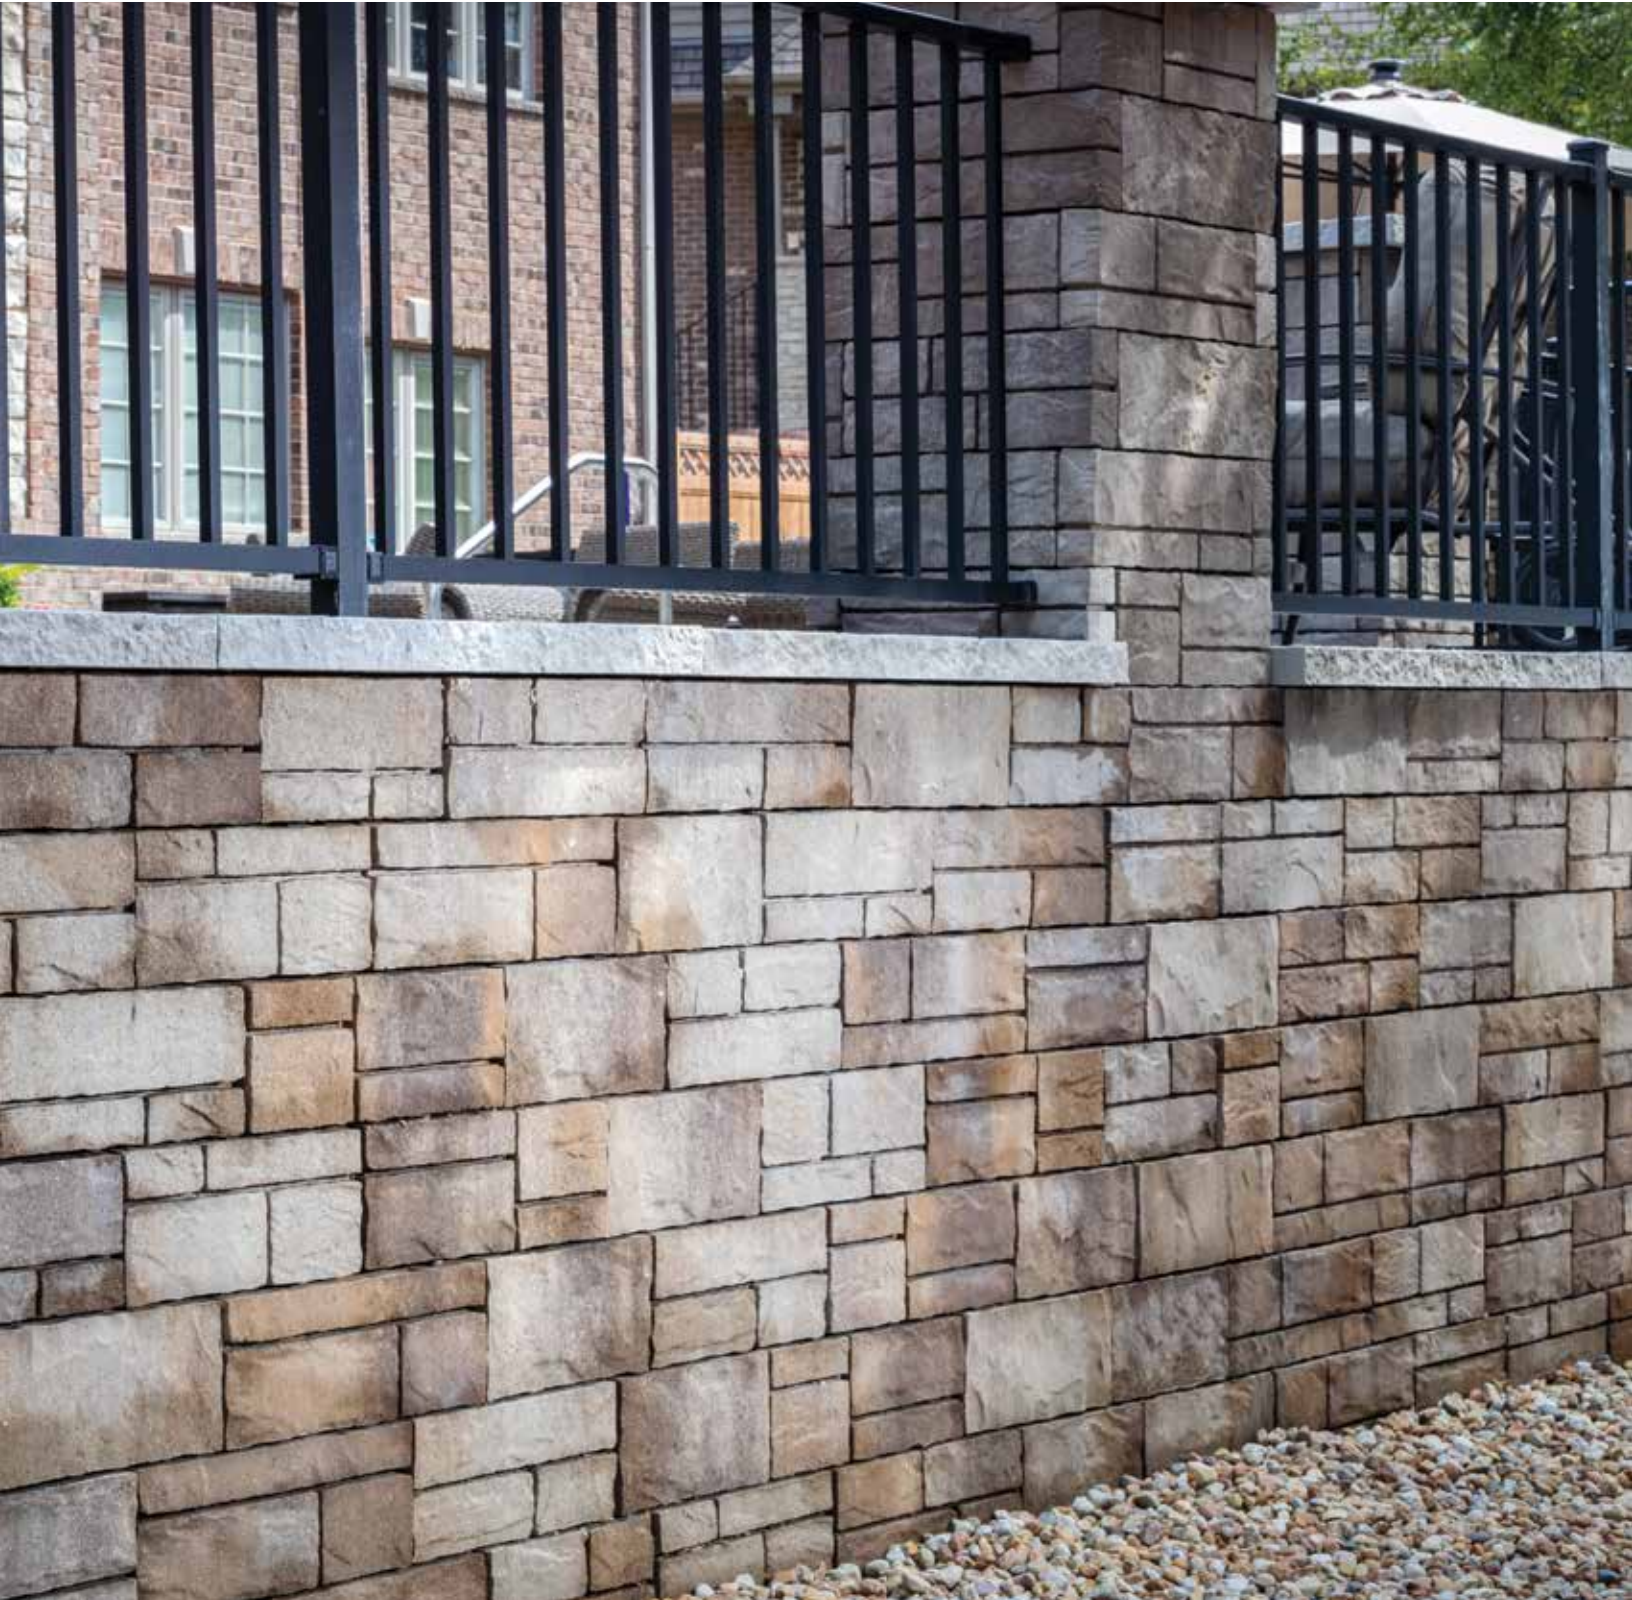

ASHLAR TANDEM™

FREESTANDING & RETAINING WALL

VIRTUAL JOINTS AND MULTIPLE SIZES ALLOW FOR A SEAMLESS CONNECTION BETWEEN UNITS.

BELGARD
PAVES THE WAY™

ASHLAR TANDEM™

FREESTANDING & RETAINING WALL

VIRTUAL JOINTS AND MULTIPLE SIZES ALLOW FOR A SEAMLESS CONNECTION BETWEEN UNITS.

☑ FEATURES & BENEFITS

- Distinctive chiseled stone texture
- Versatile and easy to install
- Ideal for curved or straight walls, fire and water features, and outdoor kitchens
- System designed to allow for easy installation of plumbing and wiring
- All three face sizes on one pallet
- Cap with Tandem or Laguna Universal
- Tandem Modular Block allows for easy installation of walls, engineered 90° corners, columns, stairs and custom outdoor living projects